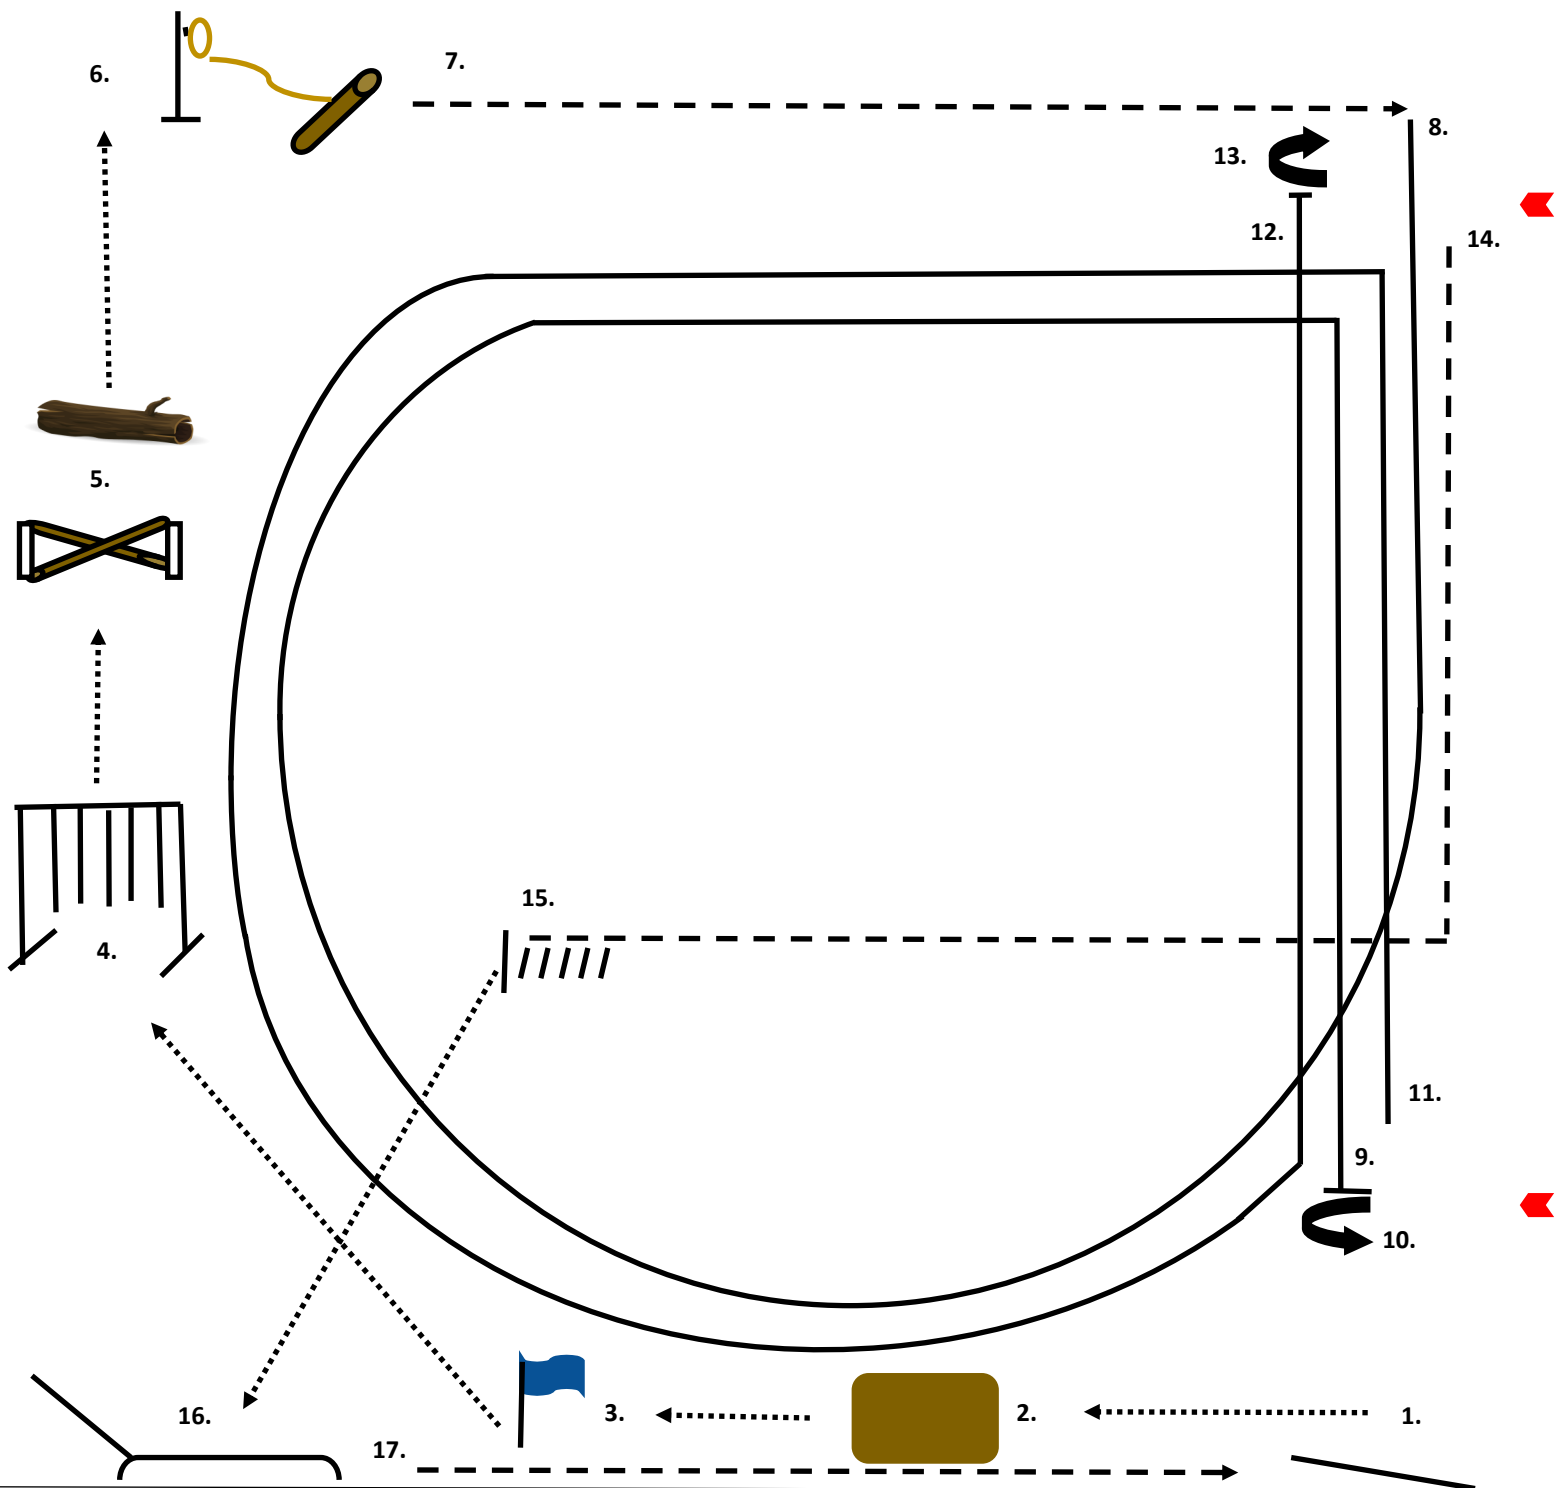

FRC Production Horse Sale 2023 Trail Challenge Pattern

Instructions:

- | | |
|--|--|
| 1. Enter arena by Opening/Closing Gate | 9. Stop at second marker |
| 2. Walk over bridge | 10. Complete 2 1/2 turns left |
| 3. Ride with flag | 11. Strike Left lead, lope 1 1/4 circles |
| 4. Go through "carwash" | 12. Stop at second marker |
| 5. Ride over raised logs | 13. Complete 2 1/2 turns right |
| 6. Drag log | 14. Extend job up center of arena |
| 7. Trot | 15. Stop, back 10 strides |
| 8. Strike Right lead, lope 1 1/4 circles | 16. Dismount, load horse in trailer |
| | 17. Trot in hand to exit arena |

Key:

- | | |
|-------|-------|
| Walk | |
| Trot | ----- |
| Lope | ————— |
| Turns | ↻ |
| Stop | ⊥ |
| Back | //// |