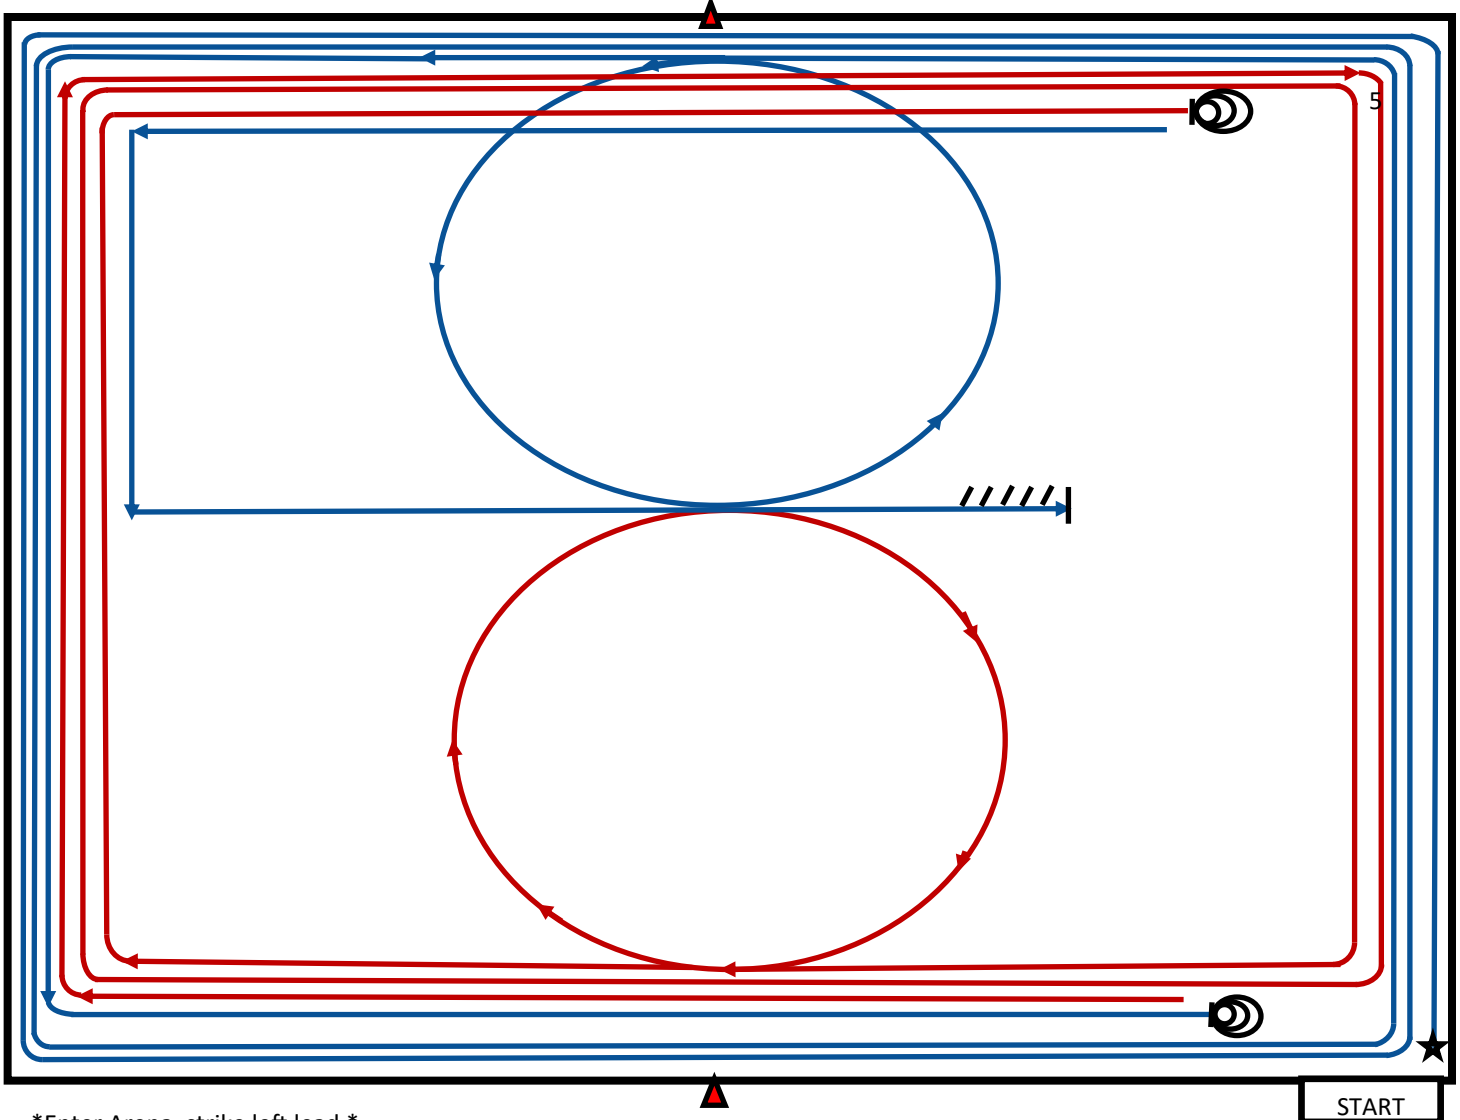

FRC Production Horse Sale Short-Go Reining Pattern

*Enter Arena, strike left lead *

1. Starting at the south center marker, complete 3 circles left. The first two large fast, the third small and slow
2. Maintaining left lead, continue up north side of arena, run down past center marker and execute a stop
3. Complete 3 1/2 turns left
4. Strike right lead. Beginning at north center marker, complete 3 circles right. The first two large and fast, the third small and slow.
5. Maintaining right lead, continue up south side of arena, run down past center marker and execute stop
6. Complete 3 1/2 turns right
7. Strike left lead, continue up center of arena. Run down past center marker and execute stop and back up 10 feet

- Left Lead ■
- Right Lead ■
- Turn
- Back
- Start
- Center Marker

hesitate to demonstrate end of pattern