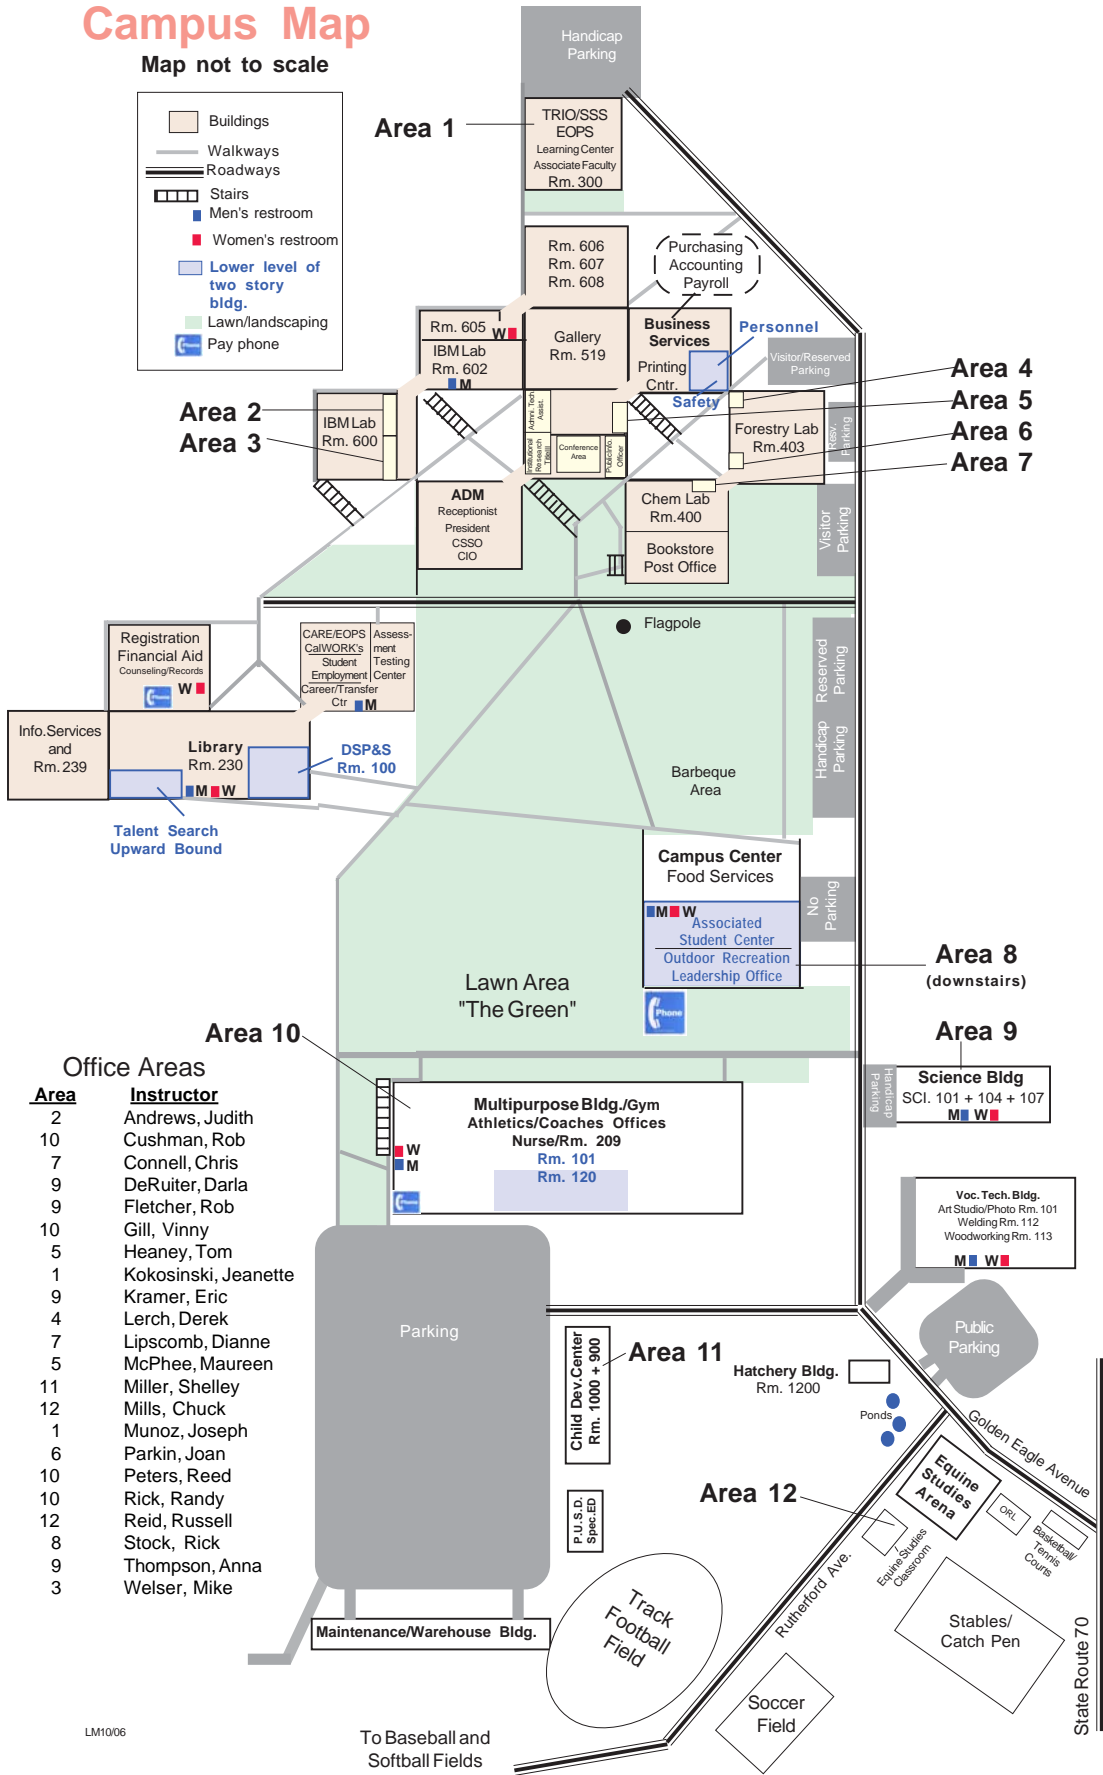

FEATHER RIVER COLLEGE Campus Map

Map not to scale

- Buildings
- Walkways
- Roadways
- Stairs
- Men's restroom
- Women's restroom
- Lower level of two story bldg.
- Lawn/landscaping
- Pay phone

Office Areas

Area	Instructor
2	Andrews, Judith
10	Cushman, Rob
7	Connell, Chris
9	DeRuiter, Darla
9	Fletcher, Rob
10	Gill, Vinny
5	Heaney, Tom
1	Kokosinski, Jeanette
9	Kramer, Eric
4	Lerch, Derek
7	Lipscomb, Dianne
5	McPhee, Maureen
11	Miller, Shelley
12	Mills, Chuck
1	Munoz, Joseph
6	Parkin, Joan
10	Peters, Reed
10	Rick, Randy
12	Reid, Russell
8	Stock, Rick
9	Thompson, Anna
3	Welsler, Mike

To Baseball and Softball Fields

State Route 70